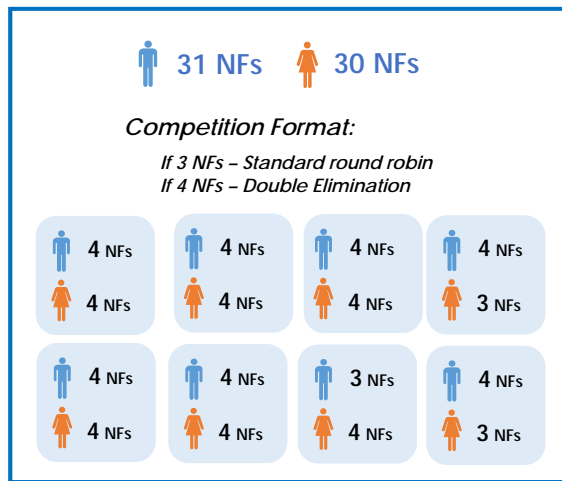

CEV - PROGRESSION SCHEME

1st Phase :
 May/June in 2019
 8 EVENTS per gender

2nd Phase :
 The week of 12th-17th May 2020
 3 EVENTS per gender

3rd Phase :
 The week of 22nd-28th June 2020
 1 EVENT per gender

Top 2 ranked NFs Per Event / Gender advance to 2nd phase (16)

Top 8 NFs / Gender in the CEV NF Ranking as of 30th September 2018 advance directly to 2nd Phase (8)

Organizing NF-NED of the Final (3rd Phase), qualifies directly to the 3rd Phase (1)