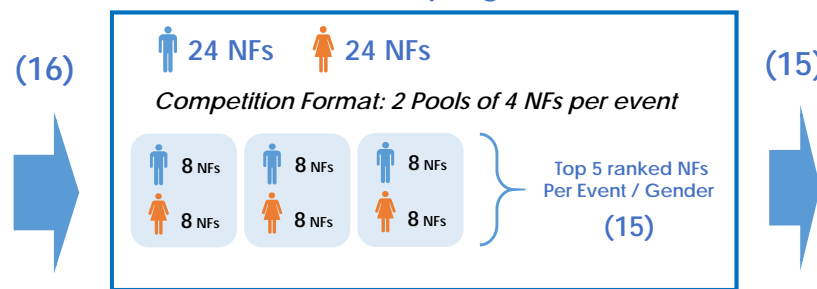

CEV - PROGRESSION SCHEME

1st Phase :
 May/June in 2019
 8 EVENTS per gender

2nd Phase :
 The week of 12th-17th May 2020
 3 EVENTS per gender

3rd Phase :
 The week of 22nd-28th June 2020
 1 EVENT per gender

Top 2 ranked NFs Per Event / Gender advance to 2nd phase (16)

Top 8 NFs / Gender in the CEV NF Ranking as of 30th September 2018 advance directly to 2nd Phase (8)

Organizing NF-NED of the Final (3rd Phase), qualifies directly to the 3rd Phase (1)