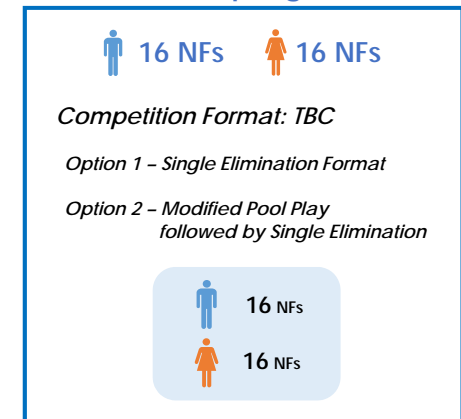

CEV - PROGRESSION SCHEME

1st Phase :
 May/June in 2019
 8 EVENTS per gender

2nd Phase :
 The week of 12th-17th May 2020
 3 EVENTS per gender

3rd Phase :
 The week of 22nd-28th June 2020
 1 EVENT per gender

Top 2 ranked NFs Per Event / Gender advance to 2nd phase (16)

Top 8 NFs / Gender in the CEV NF Ranking as of 30th September 2018 advance directly to 2nd Phase (8)

Organizing NF-NED of the Final (3rd Phase), qualifies directly to the 3rd Phase (1)