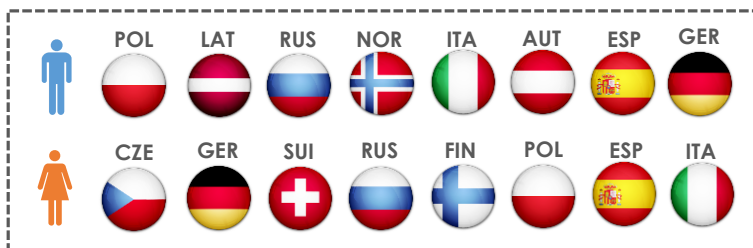

CEV - PROGRESSION SCHEME

1st Phase :
May/June in 2019
8 EVENTS per gender

2nd Phase :
06-09 May 2021
3 EVENTS per gender

Final :
23 – 26 June 2021
1 EVENT per gender

Top 2 ranked NFs Per Event / Gender advanced to 2nd phase (16)

Top 8 NFs / Gender in the CEV NF Ranking as of 30th September 2018 advanced directly to 2nd Phase (8)

Organising NF-NED of the Final, qualifies directly to the Final

(1)

Winning NF of the CC Final will qualify to Tokyo 2020