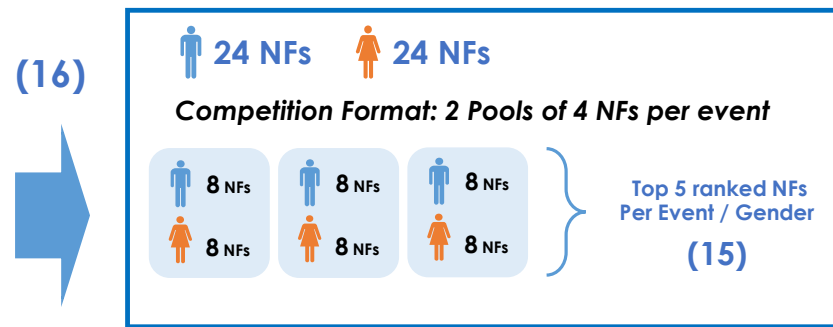

CEV - PROGRESSION SCHEME

1st Phase :
May/June in 2019
8 EVENTS per gender

2nd Phase :
06-09 May 2021
3 EVENTS per gender

Final :
23 – 26 June 2021
1 EVENT per gender

Top 2 ranked NFs Per Event / Gender advanced to 2nd phase (16)

Top 8 NFs / Gender in the CEV NF Ranking as of 30th September 2018 advanced directly to 2nd Phase (8)

Organising NF-NED of the Final, qualifies directly to the Final

(1)

Winning NF of the CC Final will qualify to Tokyo 2020