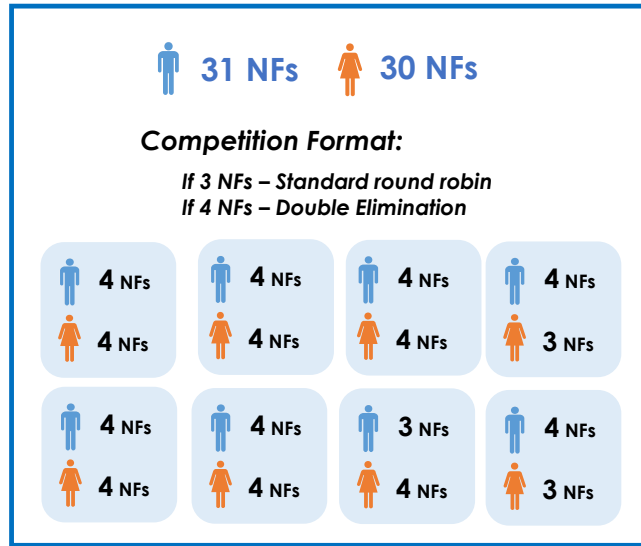

CEV - PROGRESSION SCHEME

1st Phase :
May/June in 2019
8 EVENTS per gender

2nd Phase :
06-09 May 2021
3 EVENTS per gender

Final :
23 – 26 June 2021
1 EVENT per gender

Top 2 ranked NFs Per Event / Gender advanced to 2nd phase (16)

Top 8 NFs / Gender in the CEV NF Ranking as of 30th September 2018 advanced directly to 2nd Phase (8)

Organising NF-NED of the Final, qualifies directly to the Final

(1)

Winning NF of the CC Final will qualify to Tokyo 2020