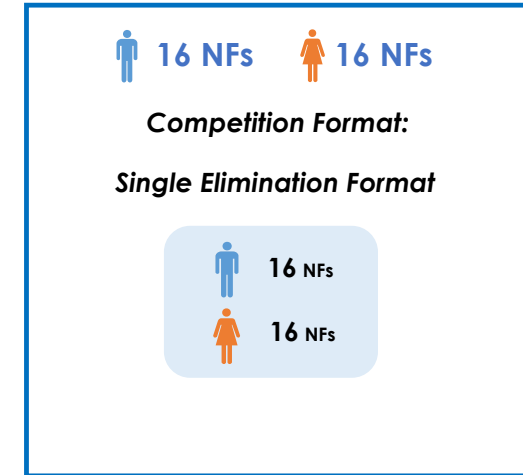

CEV - PROGRESSION SCHEME

1st Phase :
May/June in 2019
8 EVENTS per gender

2nd Phase :
06-09 May 2021
3 EVENTS per gender

Final :
23 – 26 June 2021
1 EVENT per gender

Top 2 ranked NFs Per Event / Gender advanced to 2nd phase (16)

Top 8 NFs / Gender in the CEV NF Ranking as of 30th September 2018 advanced directly to 2nd Phase (8)

Organising NF-NED of the Final, qualifies directly to the Final

(1)

Winning NF of the CC Final will qualify to Tokyo 2020